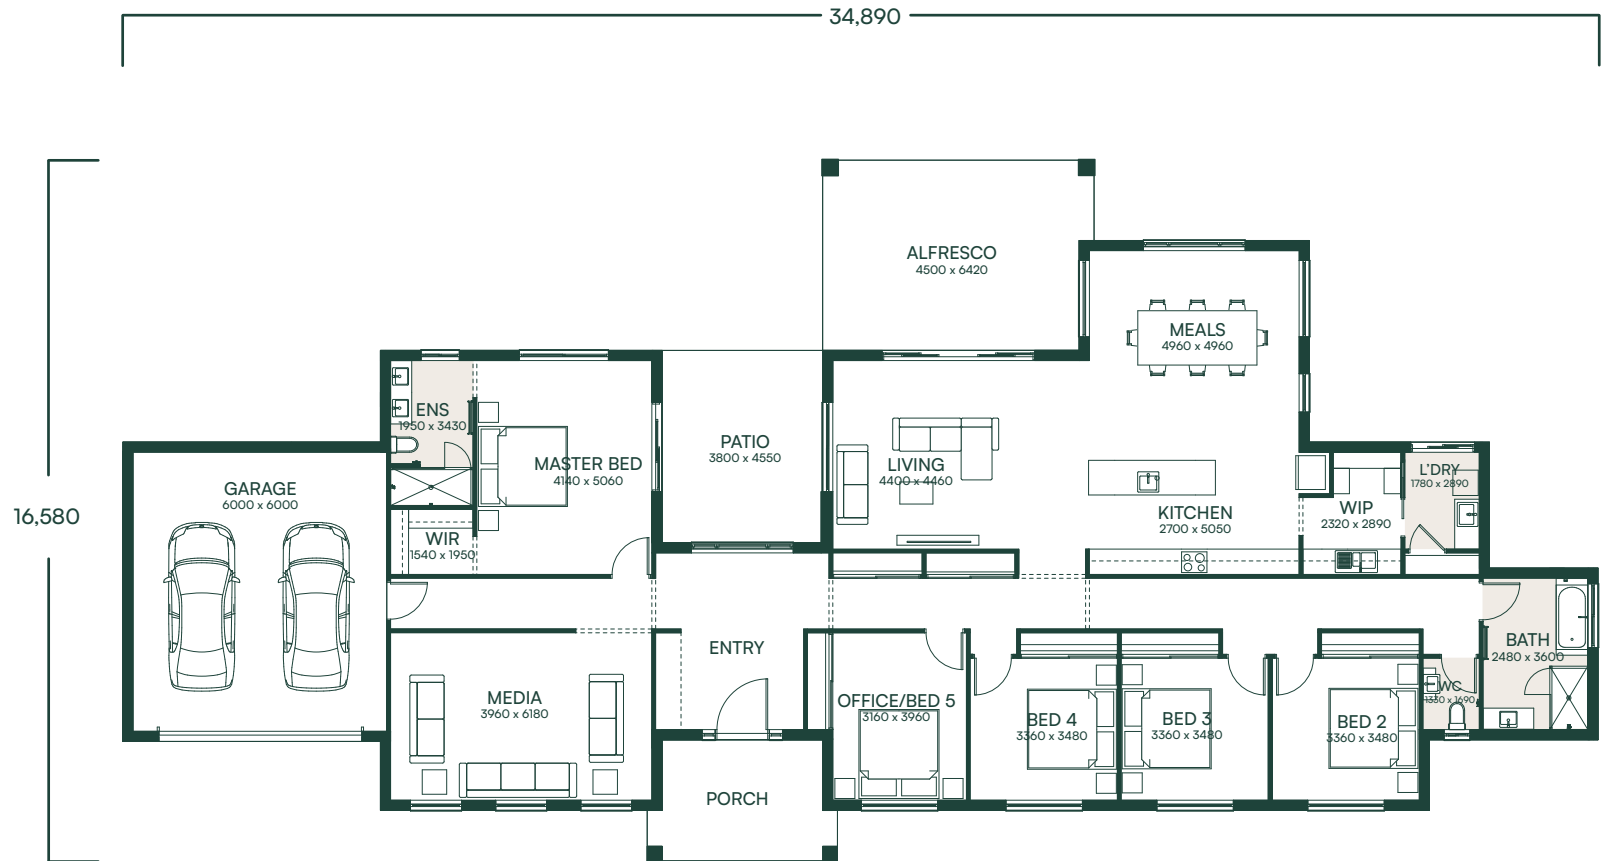

EXECUTIVE FACADE

THE PRIMROSE

CLASSIC FACADE

The Primrose 375

🛋️ 5 🛏️ 2.5

🚗 2 🚗 2

LIVING	GARAGE
273.65 m ²	44.18 m ²
ALFRESCO	PORCH
27.98 m ²	11.7 m ²
PATIO	TOTAL
17.29 m ²	374.8 m²

Homes built for life